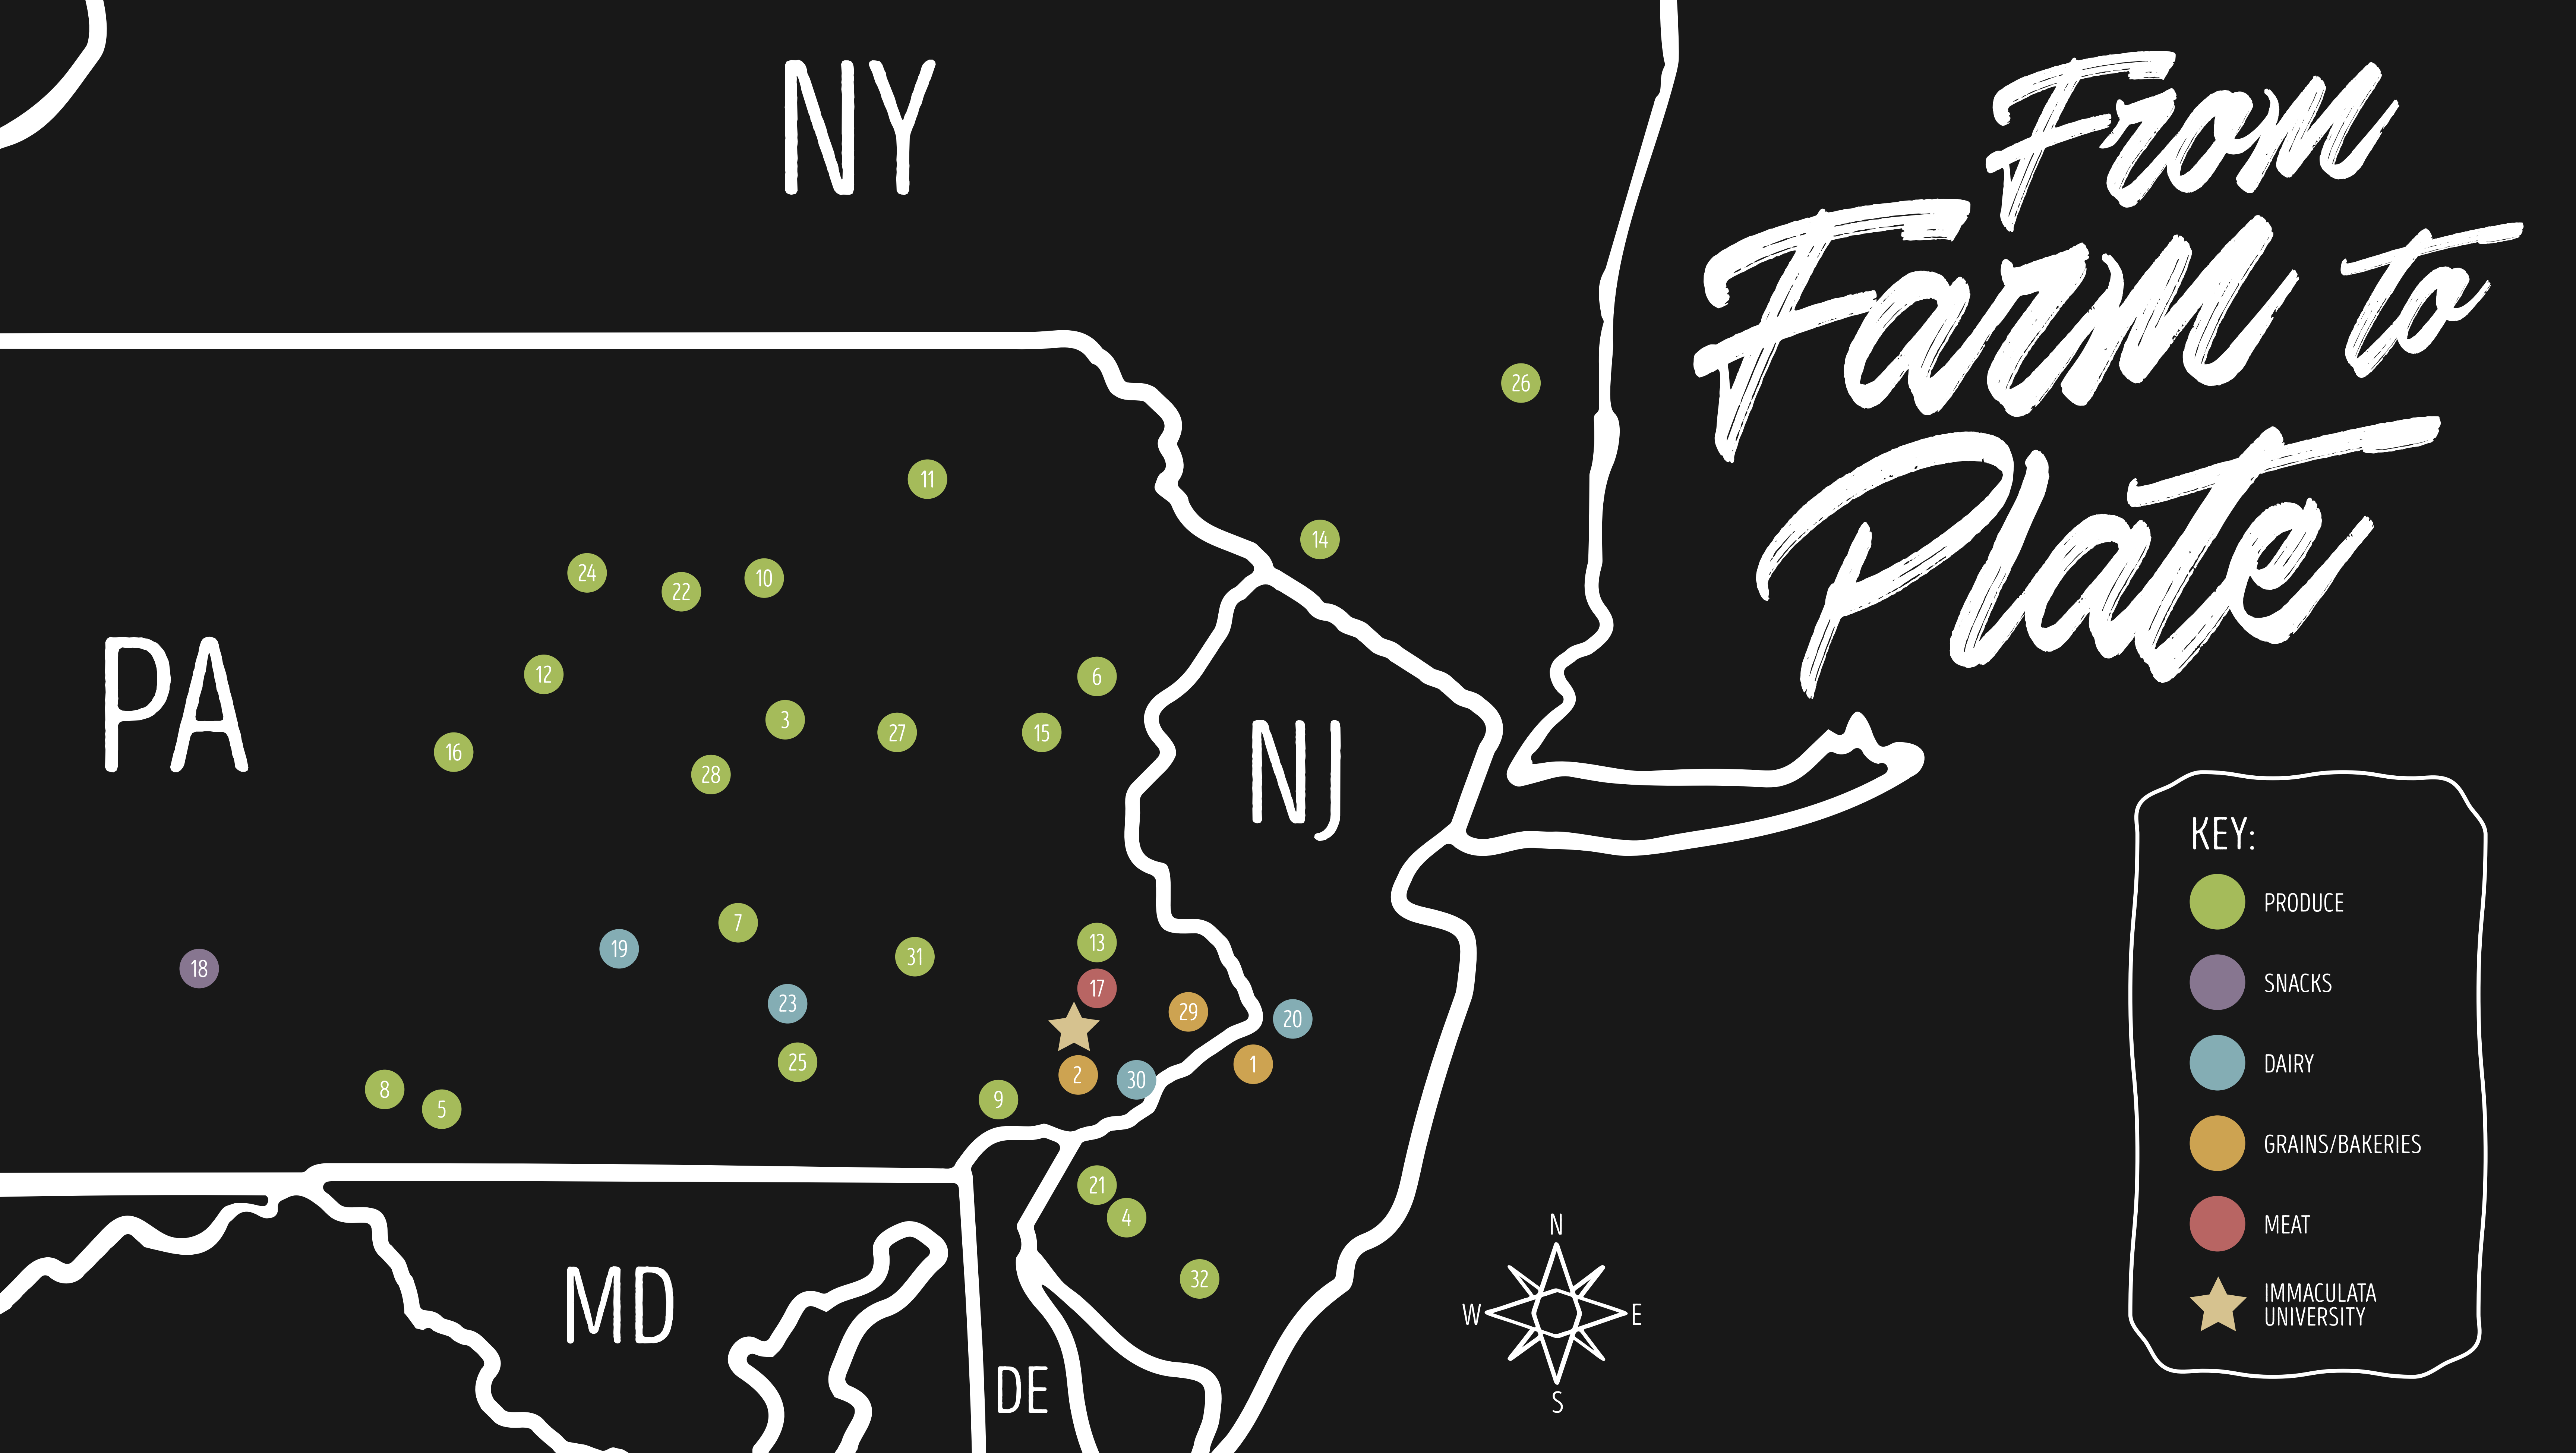

# From Farm to Plate

**KEY:**

- PRODUCE
- SNACKS
- DAIRY
- GRAINS/BAKERIES
- MEAT
- ★ IMMACULATA UNIVERSITY

- 1 AMOROSO'S BAKING COMPANY *Bellmawr, NJ*
- 2 ARTISAN EXCHANGE *West Chester, PA*
- 3 B & R FARMS *Ringtown, PA*
- 4 BALD EAGLE FARM *Harrisonville, NJ*
- 5 BENEDICT'S PRODUCE *Chambersburg, PA*
- 6 BLUE RIDGE HERBS *Stroudsburg, PA*
- 7 COPENHAVER PRODUCE *Lebanon, PA*

- 8 COUNTRY CREEK PRODUCE FARM *Chambersburg, PA*
- 9 COUNTRY FRESH MUSHROOMS *Toughkenamon, PA*
- 10 COVERED WAGON PRODUCE *Wapwallopen, PA*
- 11 ECKELS FARM *Clarks Summit, PA*
- 12 FURMANO FOODS *Northumberland, PA*
- 13 GEHMEN FAMILY FARM *Telford, PA*
- 14 GOODNESS GARDENS *New Hampton, NY*

- 22 KEMMERER FARMS *Berwick, PA*
- 23 KREIDER FARMS *Manheim, PA*
- 24 LAKEVILLE SPECIALTY PRODUCE *Danville, PA*
- 25 LANCASTER FARM FRESH COOPERATIVE *Lancaster, PA*
- 26 NORTHEAST APPLE SALES *Newburgh, NY*
- 27 SERNAK FARMS *Weatherly, PA*
- 28 TALLMAN FAMILY FARMS *Tower City, PA*

- 29 TASTY TWISTERS BAKERY *Philadelphia, PA*
- 30 WAWA DAIRY *Wawa, PA*
- 31 WEAVER'S ORCHARD *Morgantown, PA*
- 32 WILLIAM CONSALO & SONS FARMS *Vineland, NJ*